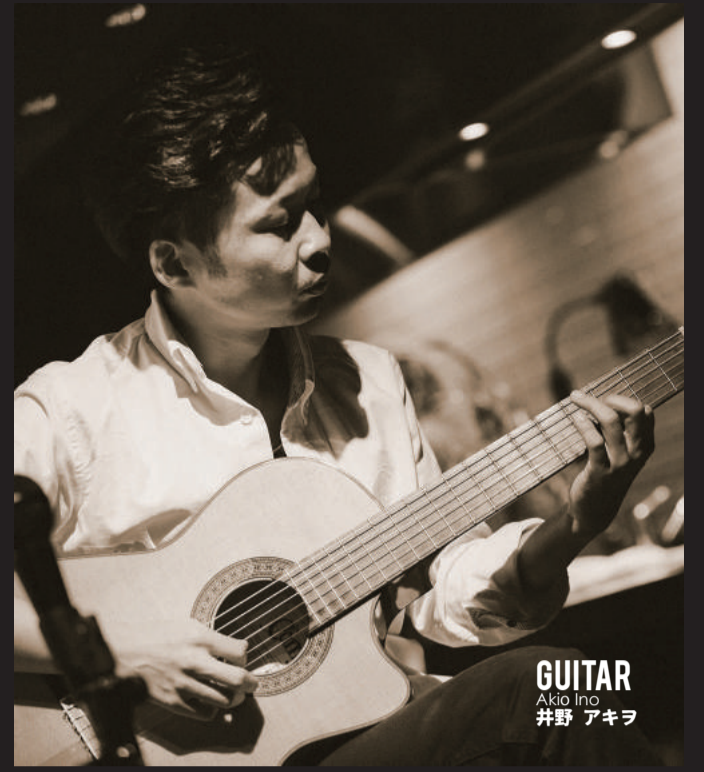

VOCAL
Yuko Jinno
じんのゆうこ

GUITAR
Genta Fukue
福江 元太

KEYBOARD
RISA
リサ

GUITAR
Akio Ino
井野 アキラ

KEYBOARD
Tomoya Okada
オカダトモヤ

SAKURA TERRACE THE GALLERY MUSIC HOUR ARTIST CALENDER

2019 FEBRUARY

EVERY MONDAY TO SATURDAY